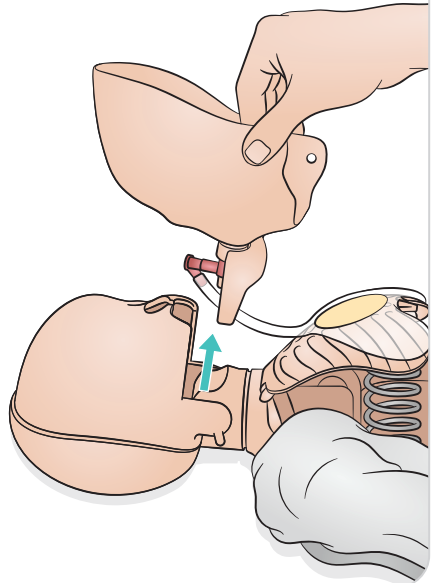

# Little Baby QCPR

**Laerdal**  
helping save lives

A large rounded rectangular panel with a light beige background. On the left is a dark grey power button and a blue starburst icon. A speech bubble on the right contains six icons arranged in two rows. The top row shows a blue starburst with a dashed line below it, a blue power button, a red starburst with a dashed line below it, and a red battery icon with a plus sign. The bottom row shows a blue starburst with a solid line below it, a blue Wi-Fi signal icon, a red starburst with a solid line below it, and a red warning triangle icon.

QCPR Instructor  
QCPR Learner

1

2

3

4

5

6

1