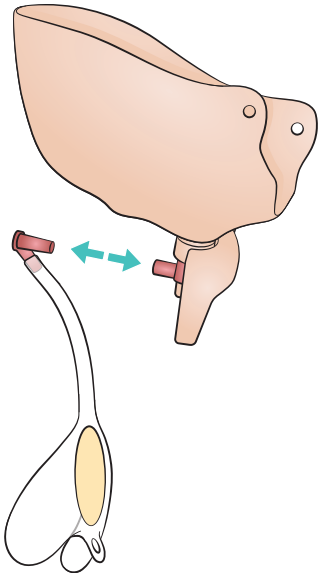

# Little Baby QCPR

**Laerdal**  
helping save lives

A large rounded rectangular panel with a light beige background. On the left is a dark grey power button and a blue starburst icon. A speech bubble on the right contains six icons arranged in two rows. The top row shows a blue starburst with a dashed line below it, a blue power button, a red starburst with a dashed line below it, and a red battery icon with a plus sign. The bottom row shows a blue starburst with a solid line below it, a blue Wi-Fi signal icon, a red starburst with a solid line below it, and a red warning triangle icon.

QCPR Instructor  
QCPR Learner

1

2

3

4

5

6

1