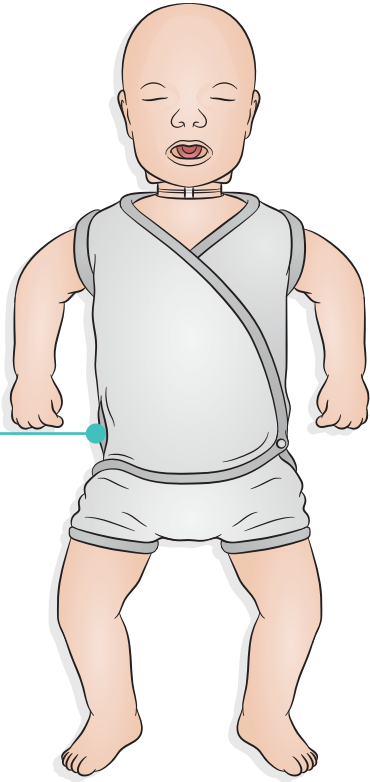

# Little Baby QCPR

**Laerdal**  
helping save lives

A large rounded rectangular panel with a light beige background. On the left is a dark grey power button and a blue starburst icon. A speech bubble on the right contains six icons arranged in two rows. The top row shows a blue starburst with a dashed line below it, a blue power button, a red starburst with a dashed line below it, and a red battery icon with a plus sign. The bottom row shows a blue starburst with a solid line below it, a blue Wi-Fi signal icon, a red starburst with a solid line below it, and a red warning triangle icon.