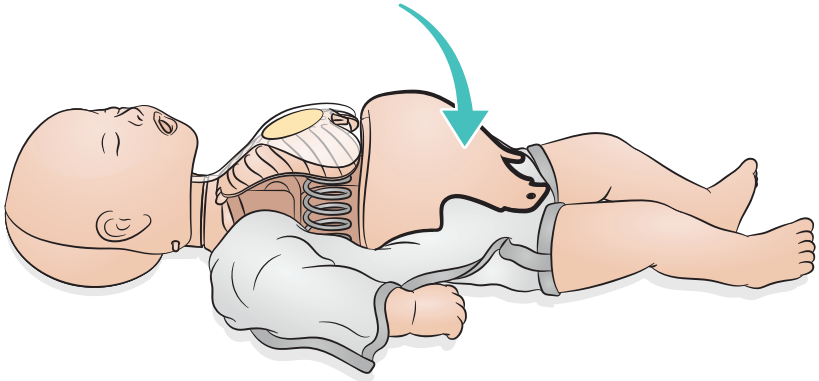

# Little Baby QCPR

**Laerdal**  
helping save lives

A large rounded rectangular panel with a light beige background. On the left is a dark grey power button and a blue starburst icon. A speech bubble on the right contains six icons arranged in two rows. The top row shows a blue starburst with a dashed line below it, a blue power button, a red starburst with a dashed line below it, and a red battery icon with a plus sign. The bottom row shows a blue starburst with a solid line below it, a blue Wi-Fi signal icon, a red starburst with a solid line below it, and a red warning triangle icon.

QCPR Instructor  
QCPR Learner

1

2

3

4

5

6

1