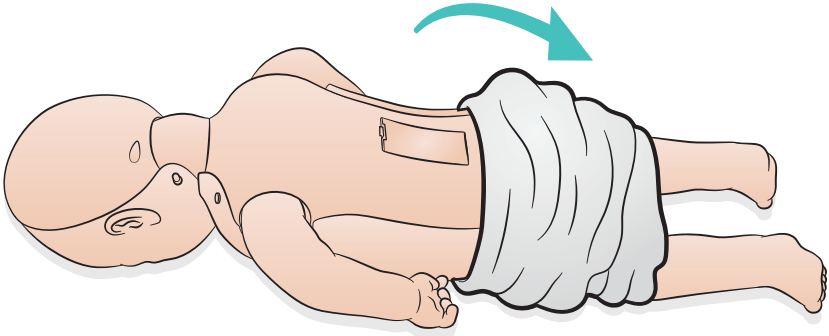

# Little Baby QCPR

**Laerdal**  
helping save lives

A large rounded rectangular panel with a light beige background. On the left is a dark grey power button and a blue starburst icon. A speech bubble on the right contains six icons arranged in two rows. The top row shows a blue starburst with a dashed line below it, a blue power button, a red starburst with a dashed line below it, and a red battery icon with a plus sign. The bottom row shows a blue starburst with a solid line below it, a blue Wi-Fi signal icon, a red starburst with a solid line below it, and a red warning triangle icon.

2

3

4

5

6

7

1

2