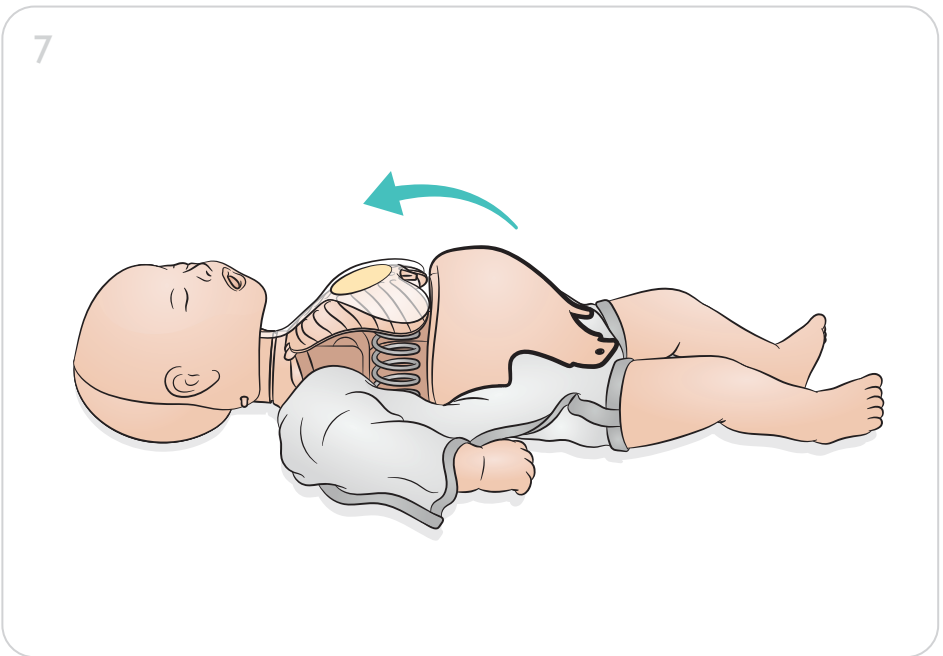

# Little Baby QCPR

**Laerdal**  
helping save lives

A large rounded rectangular panel with a light beige background. On the left is a dark grey power button and a blue starburst icon. A speech bubble on the right contains six icons arranged in two rows. The top row shows a blue starburst with a dashed line below it, a blue power button, a red starburst with a dashed line below it, and a red battery icon with a plus sign. The bottom row shows a blue starburst with a solid line below it, a blue Wi-Fi signal icon, a red starburst with a solid line below it, and a red warning triangle icon.

2

3

4

5

6

7

1

2