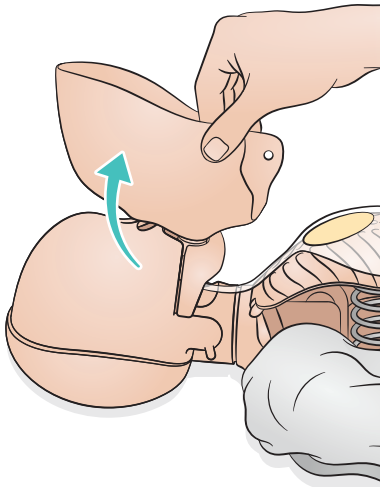

# Little Baby QCPR

**Laerdal**  
helping save lives

A large rounded rectangular panel with a light beige background. On the left is a dark grey power button and a blue starburst icon. A speech bubble on the right contains six icons arranged in two rows. The top row shows a blue starburst with a dashed line below it, a blue power button, a red starburst with a dashed line below it, and a red battery icon with a plus sign. The bottom row shows a blue starburst with a solid line below it, a blue Wi-Fi signal icon, a red starburst with a solid line below it, and a red warning triangle icon.

QCPR Instructor  
QCPR Learner

1

2

3

4

5

6

1