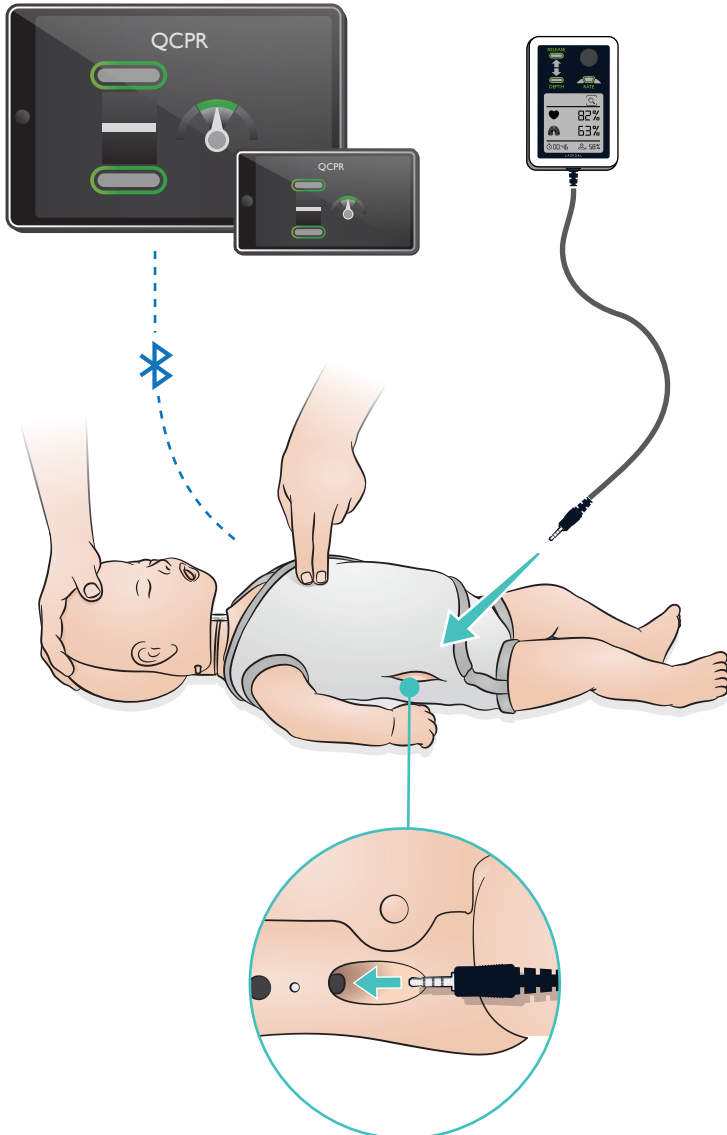

QCPR Instructor
QCPR Learner